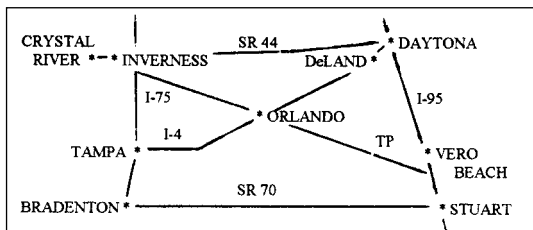

7 GREAT FLORIDA SHOWS TO CHOOSE FROM

PUCHSTEIN PROMOTIONS, INC.

Bill, Kay & Aaron

403 Druid Hills Road, Temple Terrace, FL 33617

Phone: 813-988-9009 • Email: puchs2@yahoo.com

www.floridaantiqueshows.com

West Coast Area

CRYSTAL RIVER ANTIQUES SHOW

National Guard Armory US19

2004

JANUARY 23, 24, 25 • MARCH 12, 13, 14

VENICE ANTIQUES SHOW

Venice Community Center
326 S. Nokomis Avenue

2004

JANUARY 17, 18 • FEBRUARY 14, 15

INVERNESS ANTIQUES SHOW

Citrus County Auditorium
3610 S. Florida Avenue (Hwy 41)

2004

FEBRUARY 20, 21, 22

BRADENTON SERVICE CLUB

39th Annual
Manatee Convention Center

2004

FEBRUARY 20, 21, 22

East Coast Area

DeLAND

Central Florida Antiques Market
Volusia County Fairgrounds
1-4 Exit 118 (SR 44)

2003

SEPT 26, 27, 28

NOV 28, 29, 30

DEC 26, 27, 28

2004

JAN 23, 24, 25

FEB 27, 28, 29

MAR 26, 27, 28

VERO BEACH EXTRAVAGANZA

Indian River County Fairgrounds
58th Avenue

2004

JANUARY 30, 31 & FEBRUARY 1

STUART ANTIQUES SHOW

Marin County Fairgrounds
2616 S. Dixie Highway (A1A)

2003

NOV 29, 30

2004

JAN 10, 11 • MAR 6, 7

All Shows Include

- FREE Parking • Affordable Booth Rent • Camping Available
- Night Time Security • Concessions on Premises
- Antiques and Old Collectibles Only
- All Inside & Air Conditioned

www.floridaantiqueshows.com

PSMA
Professional
Show Manager's
Association, Inc.