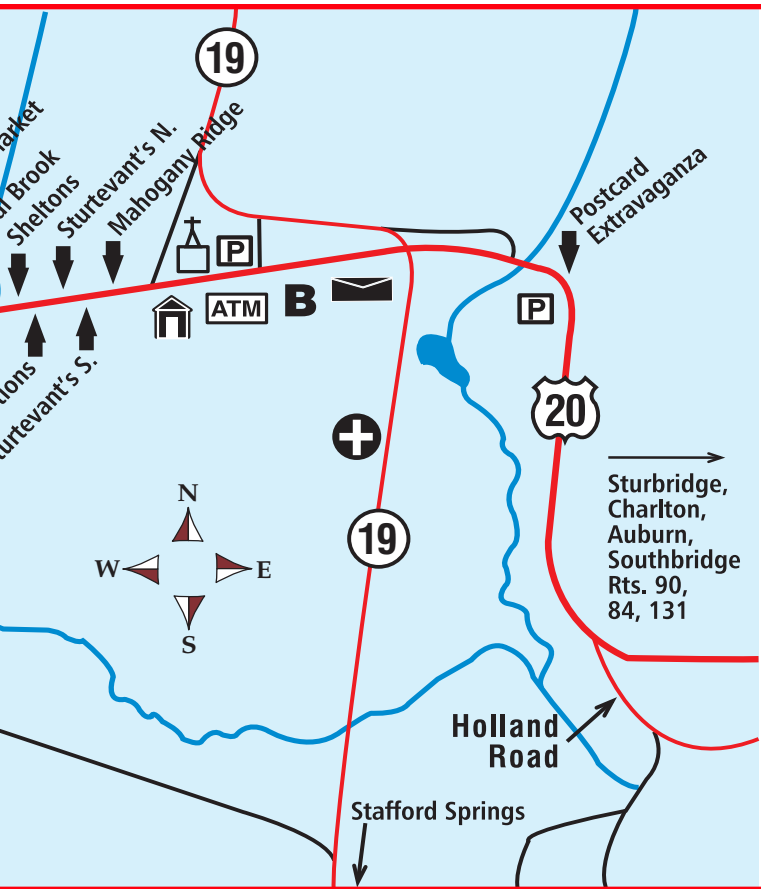

The Miller's Daughter

Your LOCAL Independent Bookseller

BOOKS

We have the largest and most comprehensive selection of **NEW REFERENCE BOOKS** on antiques and collectibles!

Find us at **J&J Booth G24**

"Look for the Black & Gold 'Book' Sign"

TOLL FREE - 877-829-9114 • tmlbooks@earthlink.net
Appearing at Select Shows • By Mail-Order and from the Shop

Brimfield Post Office - Open All day

Packaging Supplies • Money Orders • Shipping

Extended Window Hours 8:00 - 5:00

Located at the Intersection of Rt. 20 & Rt. 19

VINTAGE EYEWARE

THE UNLIMITED OPTICAL SOURCE

Buying and Selling Optical Quality Eyewear and Sunware

Impressive Selection dating from 1700-1970

917.721.6546

VINTAGE-EYEWARE.COM

NEW YORK • MIAMI

Crystal Brook On Road