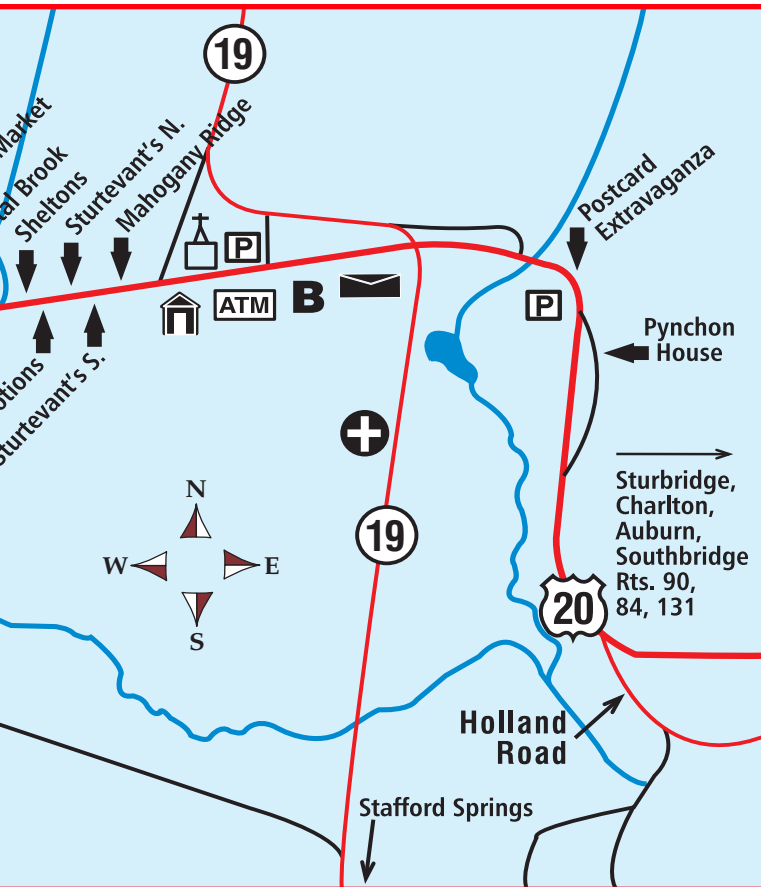

413-245-3451

Extended Window Hours 9:00 - 5:00

Located at the Intersection of Rt. 20 & Rt. 19

VINTAGE EYEWARE
THE UNLIMITED OPTICAL SOURCE

Buying and
Selling Optical
Quality Eyeware
and Sunware

Impressive
Selection
dating from
1700-1970