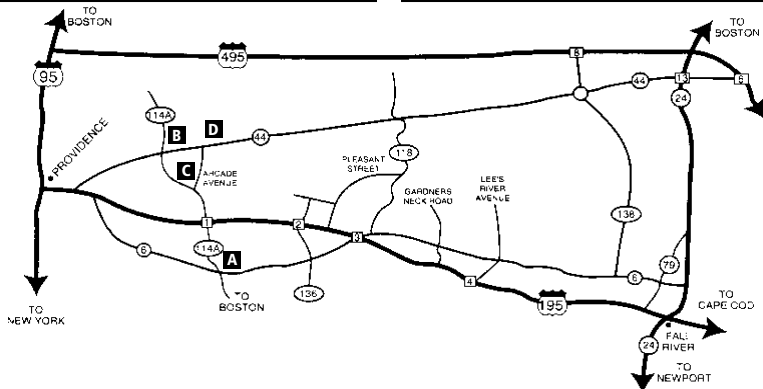

Ah, but that's boring, isn't it. Give me Angelina Jolie in a helicopter, you say, or Tom Cruise in a muscle car.

Me, I'm waiting for the heroine of the next movie to come riding over the hill in the twilight on a bicycle, just in time to save the whole damn town.

Murray Carpenter is a Maine-based writer and editor. This first appeared in the Providence Journal Bulletin.

4 Great Shops Minutes from Providence.

A

info@losttreasuresma.com

Lost Treasures
125 Dealer
Antiques Center

1460 Fall River Ave.
(Rt. 6) Seekonk
MA 02771
508-336-9294

buy sell consign

Mon - Sat 10 - 5
Sunday 12 - 5
Closed Wed

B

Ruth Falkenburg's
DOLLS & TOYS

Antiques & Collectibles
Bought & Sold
(508) 336-6929

Nancy & Dick Fredericks, Proprietors

208 Taunton Avenue, Seekonk, MA 02771
Mon, Tues, Thurs, Fri. 11-3 · Sat 12-4, Sun 1-4, Wed Closed

C

Vinny's
ANTIQUES
CENTER

380 Fall River Ave, Rt 114A, Seekonk, MA
508-336-0800

OPEN
7 DAYS

Mon. - Sat. 10-5
Sun. & Hol. 12 - 5

Over 300
Dealer Spaces

D

Leonard's Antiques
ESTABLISHED 1933

600 Taunton Avenue - Route 44 - Seekonk - MA 02771
508-336-8585 · Mon. - Sat. 8-5 · Sunday 1-5