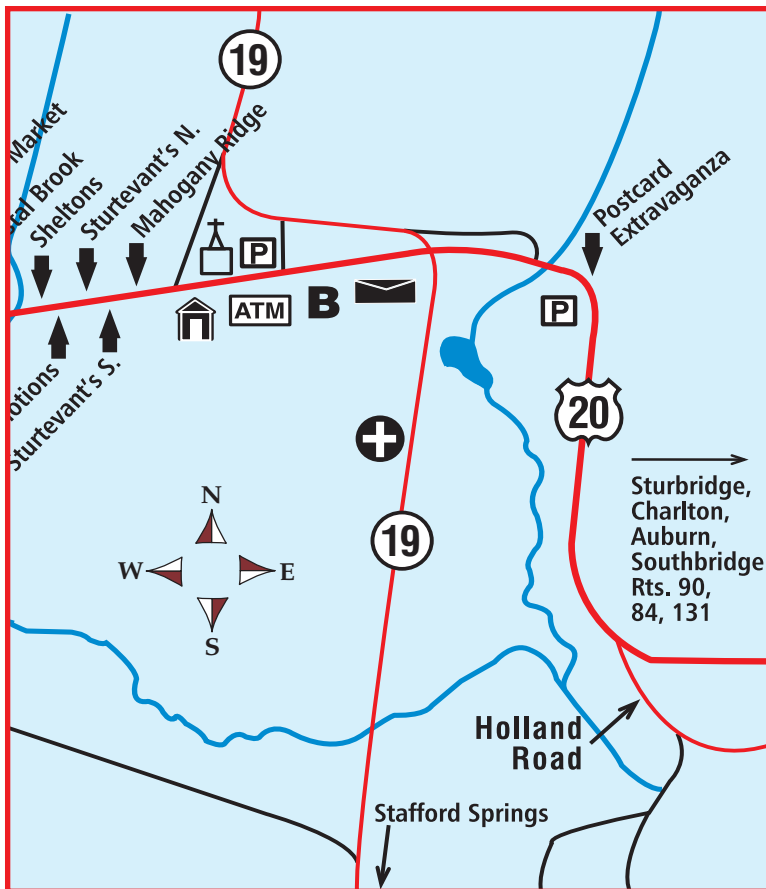

**Stay
Connected
to Brimfield
and Your
Customers
Year 'Round.**

**Place Your
Ad Today
in the
Brimfield
Pocket Guide
for 2003.**

413-245-0961

Stephen's Place Booth #3

Clean Affordable Lodging Home Style Cooking

19 Miles West of Brimfield on Rt. 20
339 Boston Road, Springfield, MA 01109

413-783-1691 • wwwCountryInn.com

HOTELS & MOTELS SERVING BRIMFIELD

AUBURN, MA

Baymont Inn Suites 446 Southbridge St., 508-832-7000, I-90, Exit #10 to Rt. 12 N, 1.25 miles on left. I-290 or I-395, Exit # 9 South 1/2 mile

STURBRIDGE, MA

Holiday Inn Express 478 Main Street, Route 20, 508-347-5141 From I-90 Exit # 9, West 1.5 miles on right

VERNON, CT

Comfort Inn Vernon, 800-235-4667, or 860-871-2432 I-84, Exit 65, Right 1/4 mile on Left

Howard Johnson Express Vernon, 860-875-0781, 800-446-4656 I-84 East Exit 65, Turn Right 1/2 Mile on Left I-84 West Exit 65, Right 1 Block on left

Quality Inn Vernon, 800-235-4667 or 860-646-5700 I-84 East, Exit 63, Left 1 mile on left. I-84 West, Exit 63, Right, 1 mile on left.

WEST SPRINGFIELD, MA

Super 8 Motel 1500 Riverdale Street, 413-736-8080 I-90, Exit 4, Route 5 South 1/2 mile on right. I-91 Exit 13A, Route 5 North 1/2 mile on left

Red Carpet Inn 560 Riverdale Street, 800-525-5864, 413-733-6678. I-90, Exit 4, Route 5 South 2.5 mile on right. I-91, Exit 13B, inn on right

This list of Hotels & Motels are paid by advertisers who would appreciate your Business. Pricing arrangements/availability are not determined or influenced by BrimfieldExchange