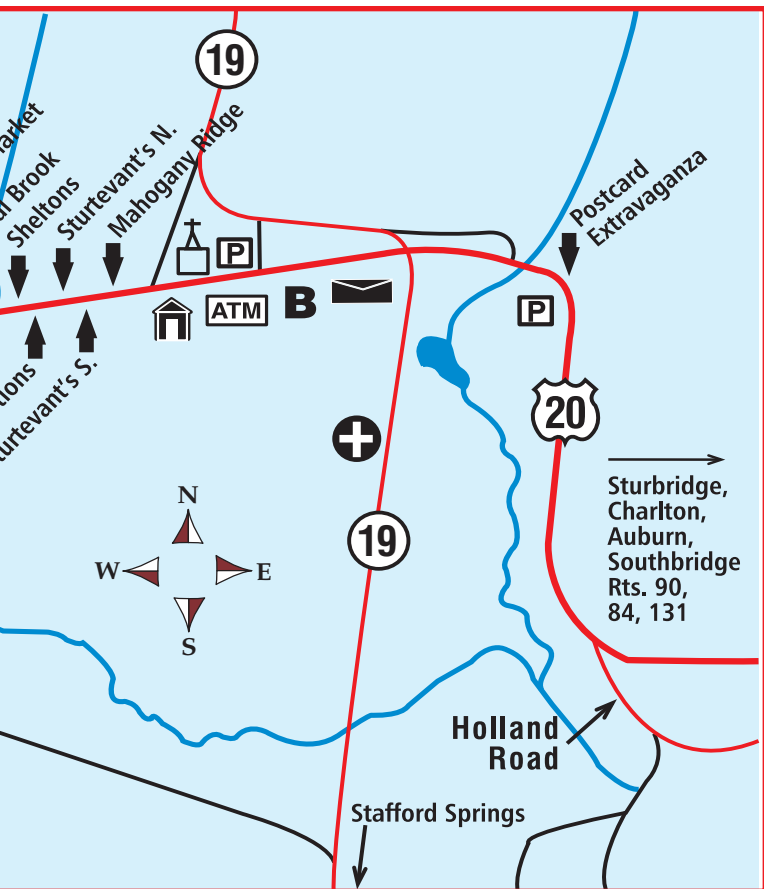

The Miller's Daughter
Your LOCAL Independent Bookseller

BOOKS We have the largest and most comprehensive selection of NEW REFERENCE BOOKS on antiques and collectibles!

Find us at J&J Booth G24
"Look for the Black & Gold 'Book' Sign"

TOLL FREE - 877-829-4114 • tmlbooks@ourlink.net
Appearing at Select Shows • By Mail-Order and from the Shop

UNITED STATES POSTAL SERVICE™

Brimfield Post Office - Open All day

Packaging Supplies • Money Orders • Shipping

Extended Window Hours 8:00 - 5:00
Located at the Intersection of Rt. 20 & Rt. 19

EuroPorts

781-837-2583 • Stephen's Place #3

www.euroports.biz

• Brand new modern 83 room hotel • Standard guest rooms & suites
• Restaurant, bar & diner • Outdoor patio & courtyard • Pets welcome • Golf nearby
• Complimentary deluxe continental breakfast • Minutes from Old Sturbridge Village
• Outdoor pool & fitness room opening Spring 2003
• Convenient Central New England location

July Brimfield Rates Starting At $79!

QUALITY INN & CONFERENCE CENTER
400 Haynes Rd., Rt. 15, Sturbridge, MA 01566
508-347-1978 www.sturbridgequalityinn.com

Antiquebug.com

Antiquebug is based in Wolfeboro, New Hampshire. Wolfeboro is known as The Oldest Summer Resort in America. The town center is on the shores of Lake Winnepesaukee.

AntiqueBug is the tie that binds our company together. We're made up of Dragonflies, Fireflies, Pine Hill Pack & Ship, and also provide Professional Show Management, Auction and Appraisal Services.

Catch us on the web!