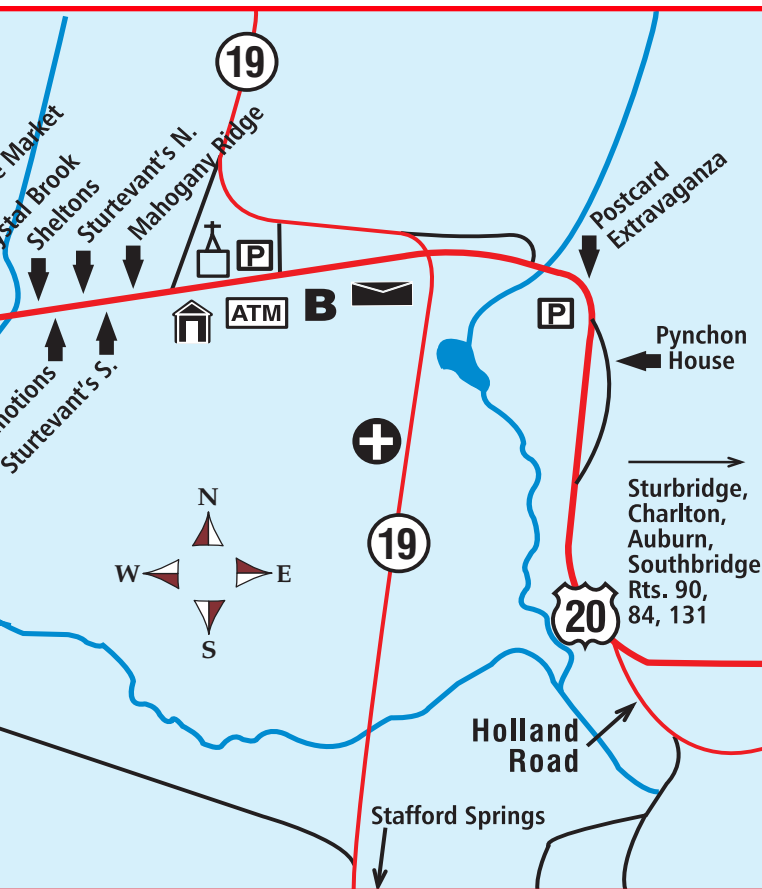

Located at the Intersection of Rt. 20 & Rt. 19

VINTAGE EYEWARE
THE UNLIMITED OPTICAL SOURCE

Buying and
Selling Optical
Quality Eyeware
and Sunware

Impressive
Selection
dating from
1700-1970

ESTHER M. HARRIS