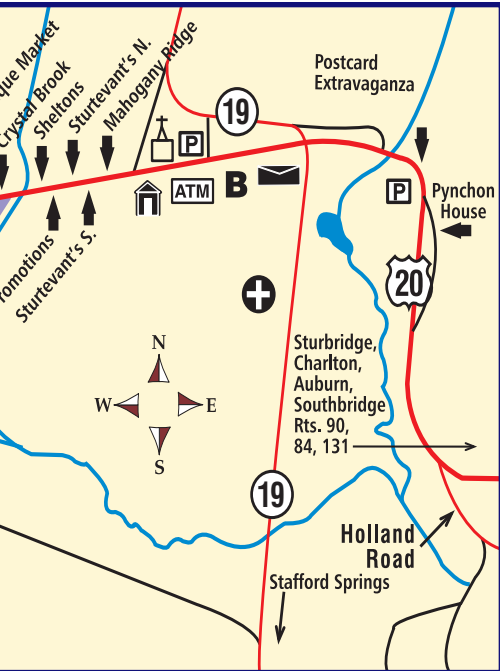

Antique Prints

Shelton's Field - Daily

- Florals
- Birds
- Animals
- Sea Life
- Arch
- Maps
- Americana

AnneHallAntiquePrints.com

Brimfield Post Office
Open All day

Packaging Supplies
Money Orders • Shipping

413-245-3451

Extended Window Hours 9:00 - 5:00
Located at the Intersection of Rt. 20 & Rt. 19

Vintage Eyeware

THE UNLIMITED OPTICAL SOURCE

Buying and Selling Optical
Quality Eyeware and Sunware

Impressive Selection
dating from 1770's-1980's

ESTHER M. HARRIS
917.721.6546

CENTRAL PARK • BOOTH 37

WAYS TO CHOOSE FROM

SHOWS, INC. 813-545-9199

River, Inverness, Bradenton, Venice

antiqueshow.com

ANTIQUe TEXTILES VINTAGE FASHIONS SHOW & SALE

2006
MONDAYS
MAY 6
JULY 10
SEPT. 4

EARLY ADMISSION
9:30 AM
'20

GENERAL ADMISSION
11:00 AM
'05

PSMA

ONE DAY • INDOORS • BRIMFIELD WEEK
vintagefashionandtextileshow.com

125 BOOTHS • FABRICS
QUILTS • TRIMMINGS
BUTTONS • LINENS
OLD JEWELRY • LACES
ANTIQUE CLOTHING &
ACCESSORIES

Looking for more to see and do in
the Quaboag Hills Region?

Visit us online at

www.QuaboagHills.com

STURBRIDGE, MA

ANTIQUe SHOW

At the Sturbridge Host Hotel
Thursday During Brimfield Week
MAY 11 • JULY 13 • SEPT 7

EARLY BUYERS: NOON - 1PM $10.00
GENERAL ADMISSION: 2PM - 6PM $5.00

NAN GURLEY

(207) 625-3577 www.nangurley.com