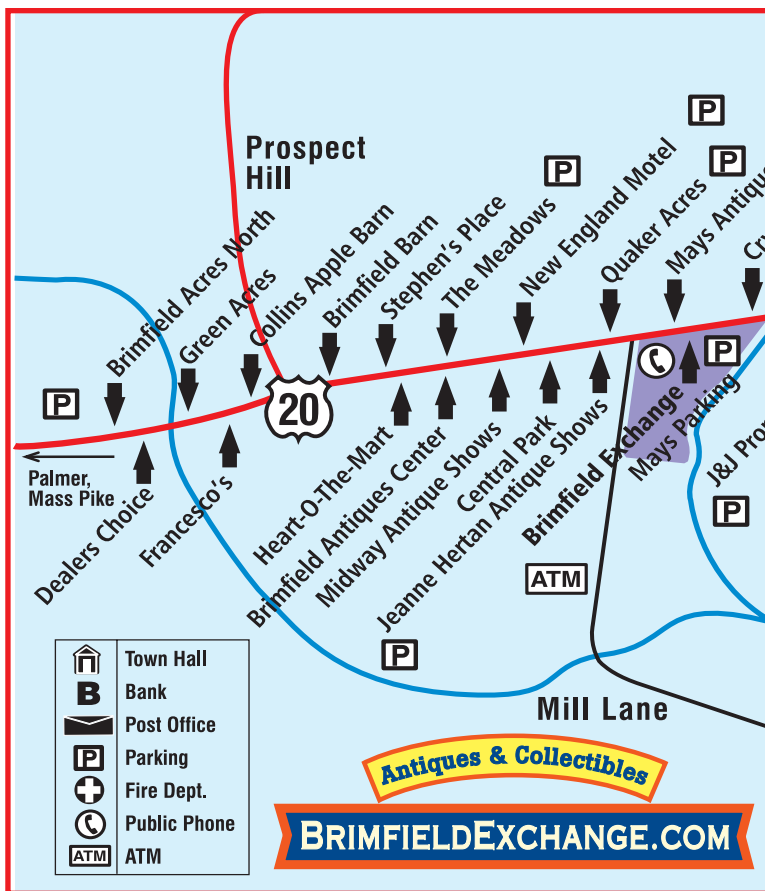

Show Schedules

	OPENING	Tues	Wed	Thur	Fri	Sat	Sun
Brimfield Acres North	Tues 1pm/Sat 8am	■				■	
Brimfield Antiques Center	Sunrise	■	■	■	■	■	■
Brimfield Barn	7am	■	■	■	■	■	■
Brimfield Exchange	7am	■	■	■	■	■	■
Central Park	6am	■	■	■	■	■	■
Collins Apple Barn	Sunrise	■	■	■	■	■	■
Crystal Brook	Sunrise	■	■	■	■	■	■
Dealer's Choice	11am	■					
Francesco's	9am	■	■				■
Green Acres	6am	■	■	■	■	■	■
Heart-O-The-Mart	9am		■				■
J & J Promotions	6am				■	■	■
Jeanne Hertan Antique Shows	12noon		■	■	■	■	■
Mahogany Ridge	Sunrise	■	■	■	■	■	■
May's Antique Market	9am						■
Midway Antique Shows	6am	■	■	■	■	■	■
New England Motel	7am						■
Postcard Extravaganza	Sunrise	■	■	■	■	■	■
Quaker Acres	Sunrise	■	■	■	■	■	■
Sheltons	Sunrise	■	■	■	■	■	■
Stephen's Place	Sunrise	■	■	■	■	■	■
Sturtevant's North	Sunrise	■	■	■	■	■	■
Sturtevant's South	Sunrise	■	■	■	■	■	■
The Meadows	6am	■	■	■	■	■	■
		open	■				

*Jeanne Hertan
Antique Shows*

Quality Dealers

Grand Opening Wednesday at noon!

Free admission

On-site Shipping, Fleet ATM, Café

www.hertansbrimfield.com