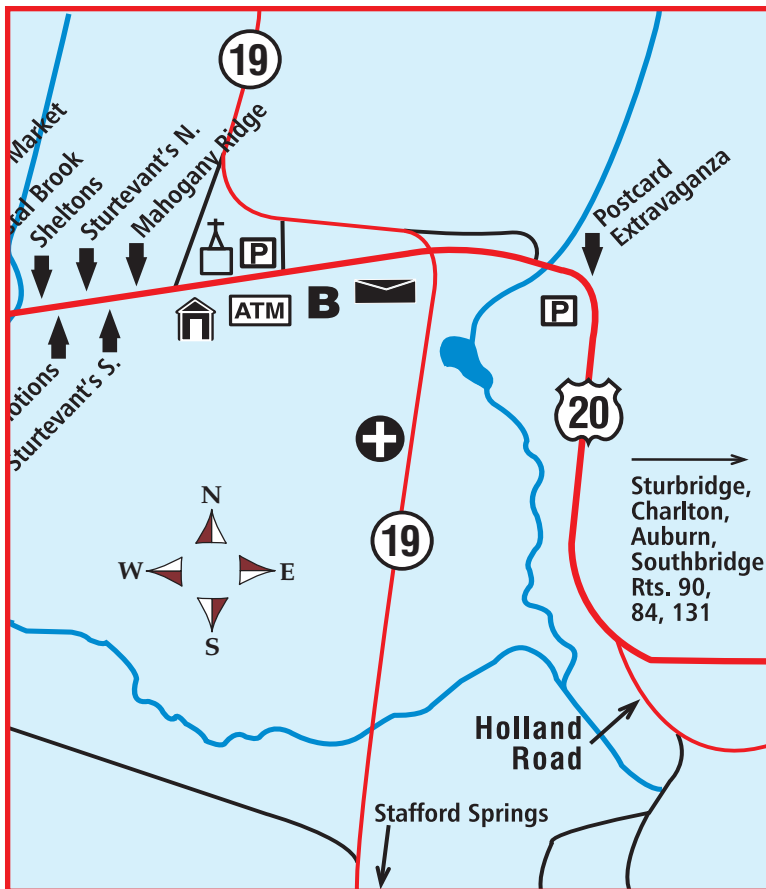

Packaging Supplies • Money Orders • Shipping

Extended Window Hours 8:00 - 5:00

Located at the Intersection of Rt. 20 & Rt. 19

Stephen's Place Booth #3

**Stay
Connected
to Brimfield
and Your
Customers
Year 'Round.**