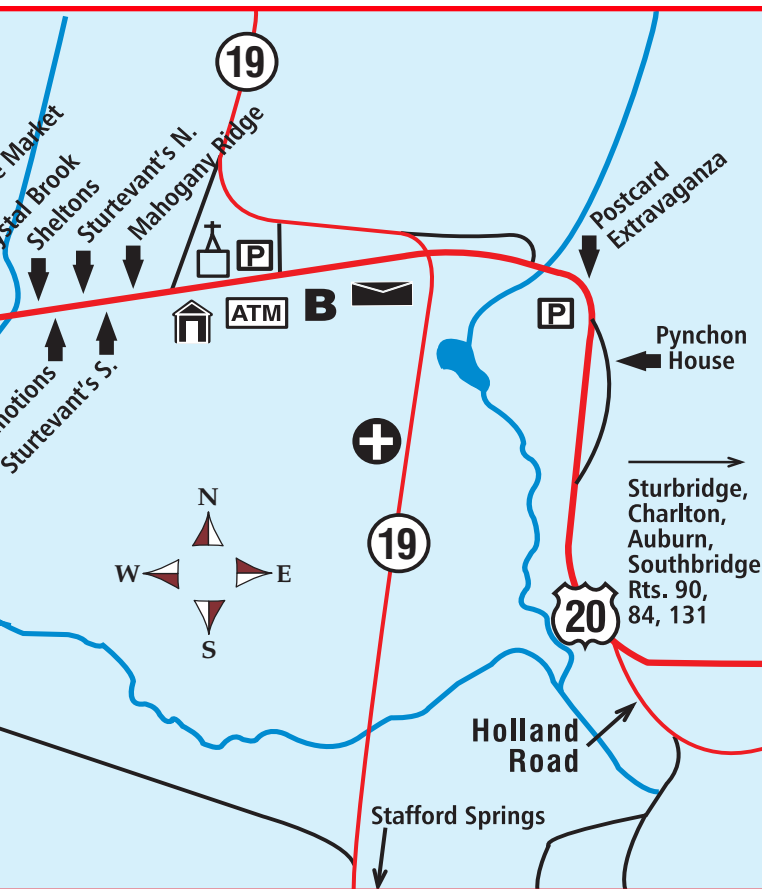

413-245-3451

Extended Window Hours 9:00 - 5:00

Located at the Intersection of Rt. 20 & Rt. 19

VINTAGE EYEWARE
 THE UNLIMITED OPTICAL SOURCE

Buying and
 Selling Optical
 Quality Eyeware
 and Sunware

Impressive
 Selection
 dating from
 1700-1970